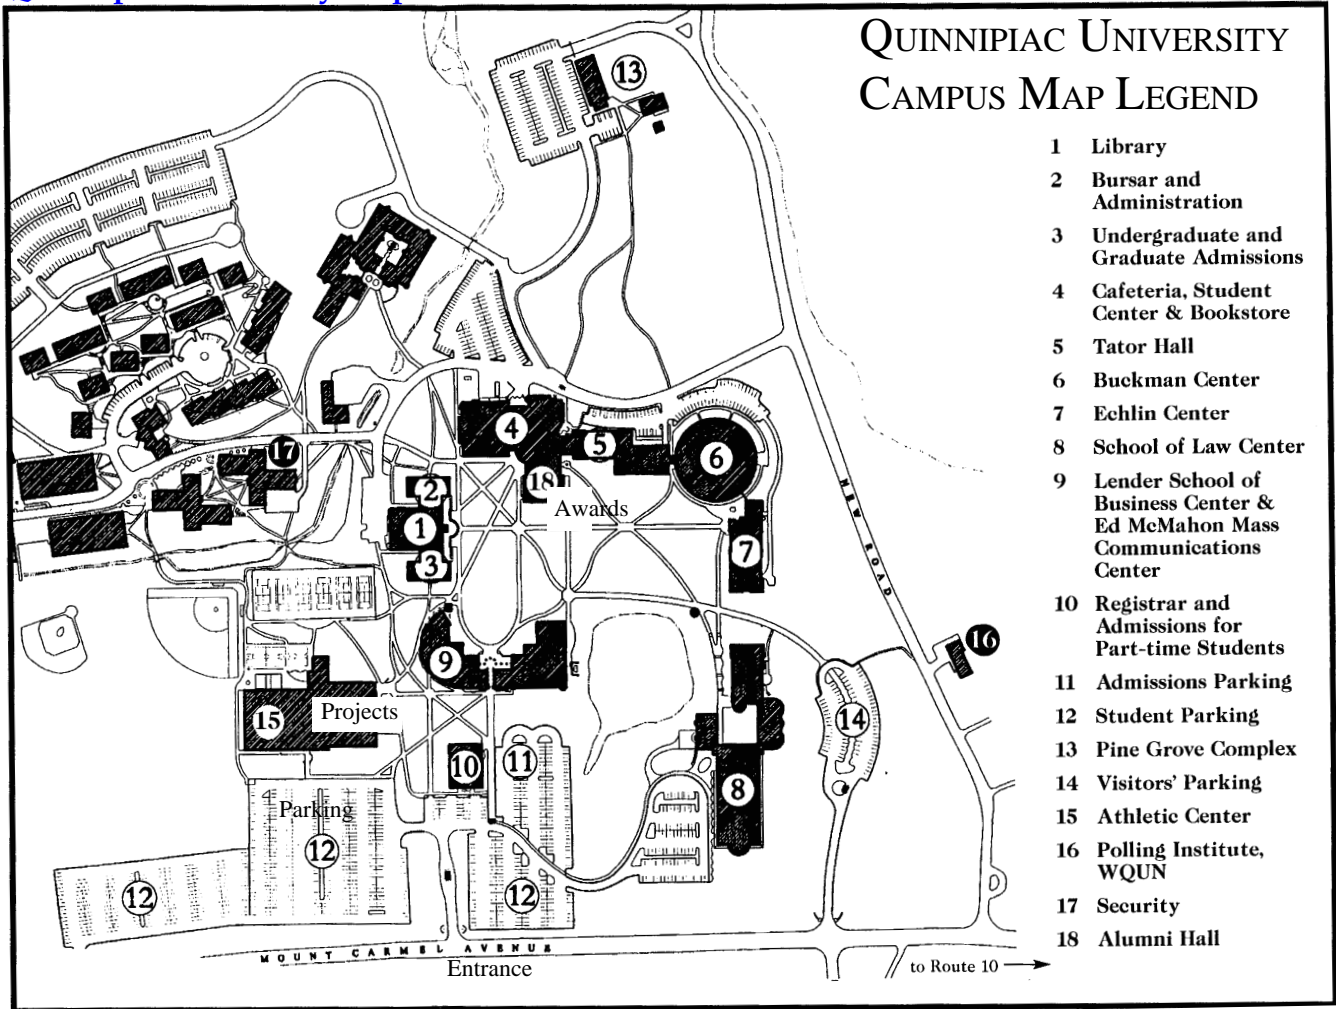

# Quinnipiac University Map

## QUINNIPIAC UNIVERSITY CAMPUS MAP LEGEND

- 1 Library
- 2 Bursar and Administration
- 3 Undergraduate and Graduate Admissions
- 4 Cafeteria, Student Center & Bookstore
- 5 Tator Hall
- 6 Buckman Center
- 7 Echlin Center
- 8 School of Law Center
- 9 Lender School of Business Center & Ed McMahon Mass Communications Center
- 10 Registrar and Admissions for Part-time Students
- 11 Admissions Parking
- 12 Student Parking
- 13 Pine Grove Complex
- 14 Visitors' Parking
- 15 Athletic Center
- 16 Polling Institute, WQUN
- 17 Security
- 18 Alumni Hall

### DIRECTIONS

**From Providence and East, or New York City and West, via I-95 (Connecticut Turnpike):** Take I-95 to New Haven. Then take I-91 north to Exit 10 (Rte. 40). Follow Route 40 approximately 3 miles to its end (at Whitney Ave). Turn right onto Whitney Ave. (Rte. 10) and proceed north for 1.4 miles. Turn right onto Mount Carmel Ave., and go 0.3 miles to campus.

## QUINNIPIAC UNIVERSITY CAMPUS MAP

275 Mt. Carmel Avenue  
Hamden, Connecticut 06518

[www.quinnipiac.edu](http://www.quinnipiac.edu)

**We're  
Closer  
Than You  
Think**